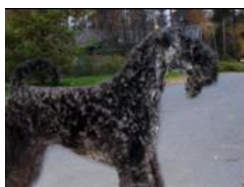

Vivid prints for up to 50% less than other inkjet systems.
inkisit.com

$150,000 Mortgage for $483 a Month
Refinance and save $1,000s. Receive up to 4 free quotes!
www.pickamortgage.com

Stop Over-Paying Your Mortgage!
Compare custom refinance rate quotes from top lenders. Bad credit ok.
www.loanweb.com

Will it flush?
Experience Class Five™
flushing technology **NOW.**

THE BOLD LOOK
OF **KOHLER.**

A photo of one of Shirley Schlager's terriers.

WBZ

More Local News

- Local Soldiers Say Goodbye To Family And Friends
- Plows Crushed Cars In Cambridge, Residents Say
- Major Storm Damage Closes E. Bridgewater School
- Hundreds Attend Fallen N.H. Soldier's Funeral
- Messy Nor'Easter Leaves More Than A Foot Of Snow

Top News Stories

- Plows Crushed Cars In Cambridge, Residents Say
- Major Storm Damage Closes E. Bridgewater School
- Hundreds Attend Fallen N.H. Soldier's Funeral
- Dog, Cat Food Recalled After Pet Deaths
- Mass. Man Accused Of Pouring Bleach On Dog